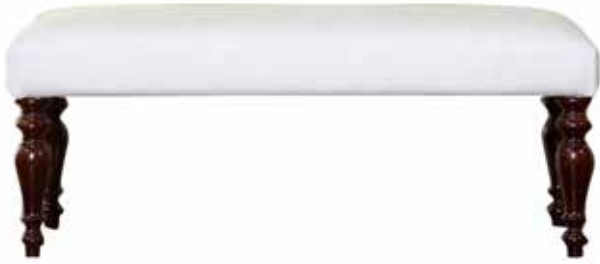

CAMILLA (NOT AVAILABLE WITH LOOSE COVER)
0200900004**DIMENSIONS**

W 41 x D 101 x H 40 cm

Fabric: 1,5 m

NETTO WEIGHT

6 kg

MATERIALS

Main parts: Massive wood - polyester

Available in all Flamant fabrics