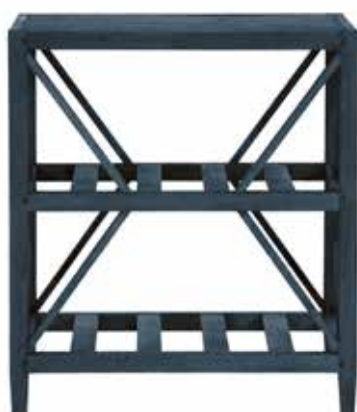

ARCHITECT

0101200078

FLAMANT
ESSENTIALS

DIMENSIONS

W 60 x D 45 x H 67 cm

NETTO WEIGHT

11,1 kg

MATERIALS

Finish: Black

Main parts: Birch

INFO

- Comes in 1 piece