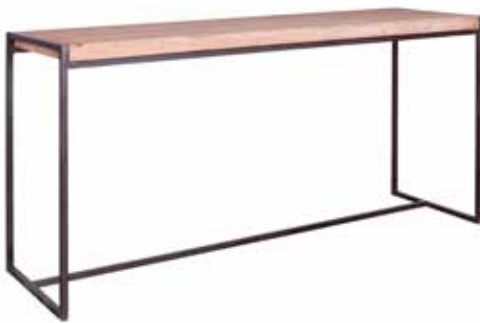

INFO
- Comes in 1 piece

DALOU
0100400138

DIMENSIONS
W 139 x D 40 x H 74 cm

NETTO WEIGHT
19,4 kg

MATERIALS
Finish: Natural
Main parts: Stainless steel - leather

TOBIAS
0100400116

DIMENSIONS
W 160 x D 50 x H 79 cm