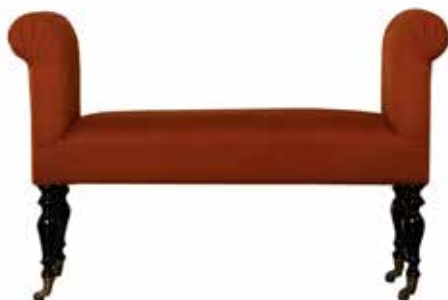

(NOT AVAILABLE WITH LOOSE COVER)

DIMENSIONS

W 117 x D 43 x H 71 cm
Fabric: 2,5 m

NETTO WEIGHT

6 kg

MATERIALS

Main parts: Massive wood - polyester
Available in all Flamant fabrics

AVAILABLE FEET