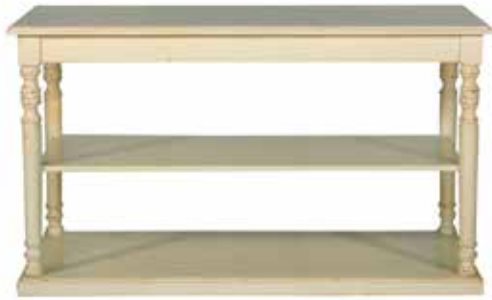

MERCERIE
001077AWR