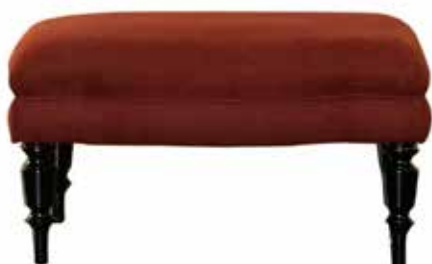

AVAILABLE FEET

P1 = oak natural brut

P2 = oak mahogany

P3 = weathered oak

P4 = oak mocha

P5 = oak white