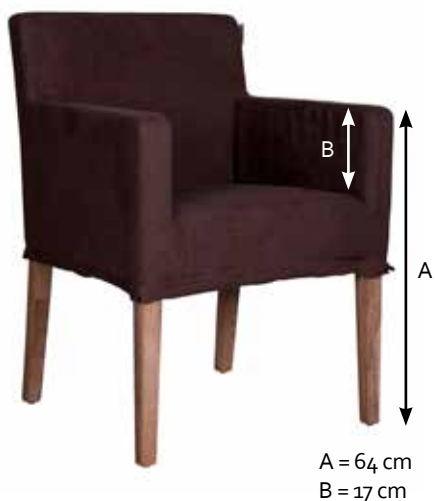

NETTO WEIGHT
20 kg

MATERIALS
Frame: Massive wood
Mousse: Polyester
Cushions: Polyester and feathers
Available in all Flamant fabrics

AVAILABLE FEET
P1 = oak natural brut
P2 = oak mahogany
P3 = weathered oak
P4 = oak mocha
P5 = oak white