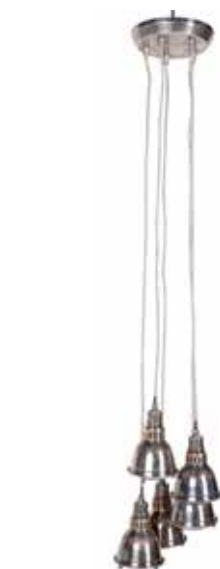

ALBIE
0800100138

DIMENSIONS
W 36 x D 36 x H 36 cm

NETTO WEIGHT
1,64 kg

MATERIALS
Main parts: Iron