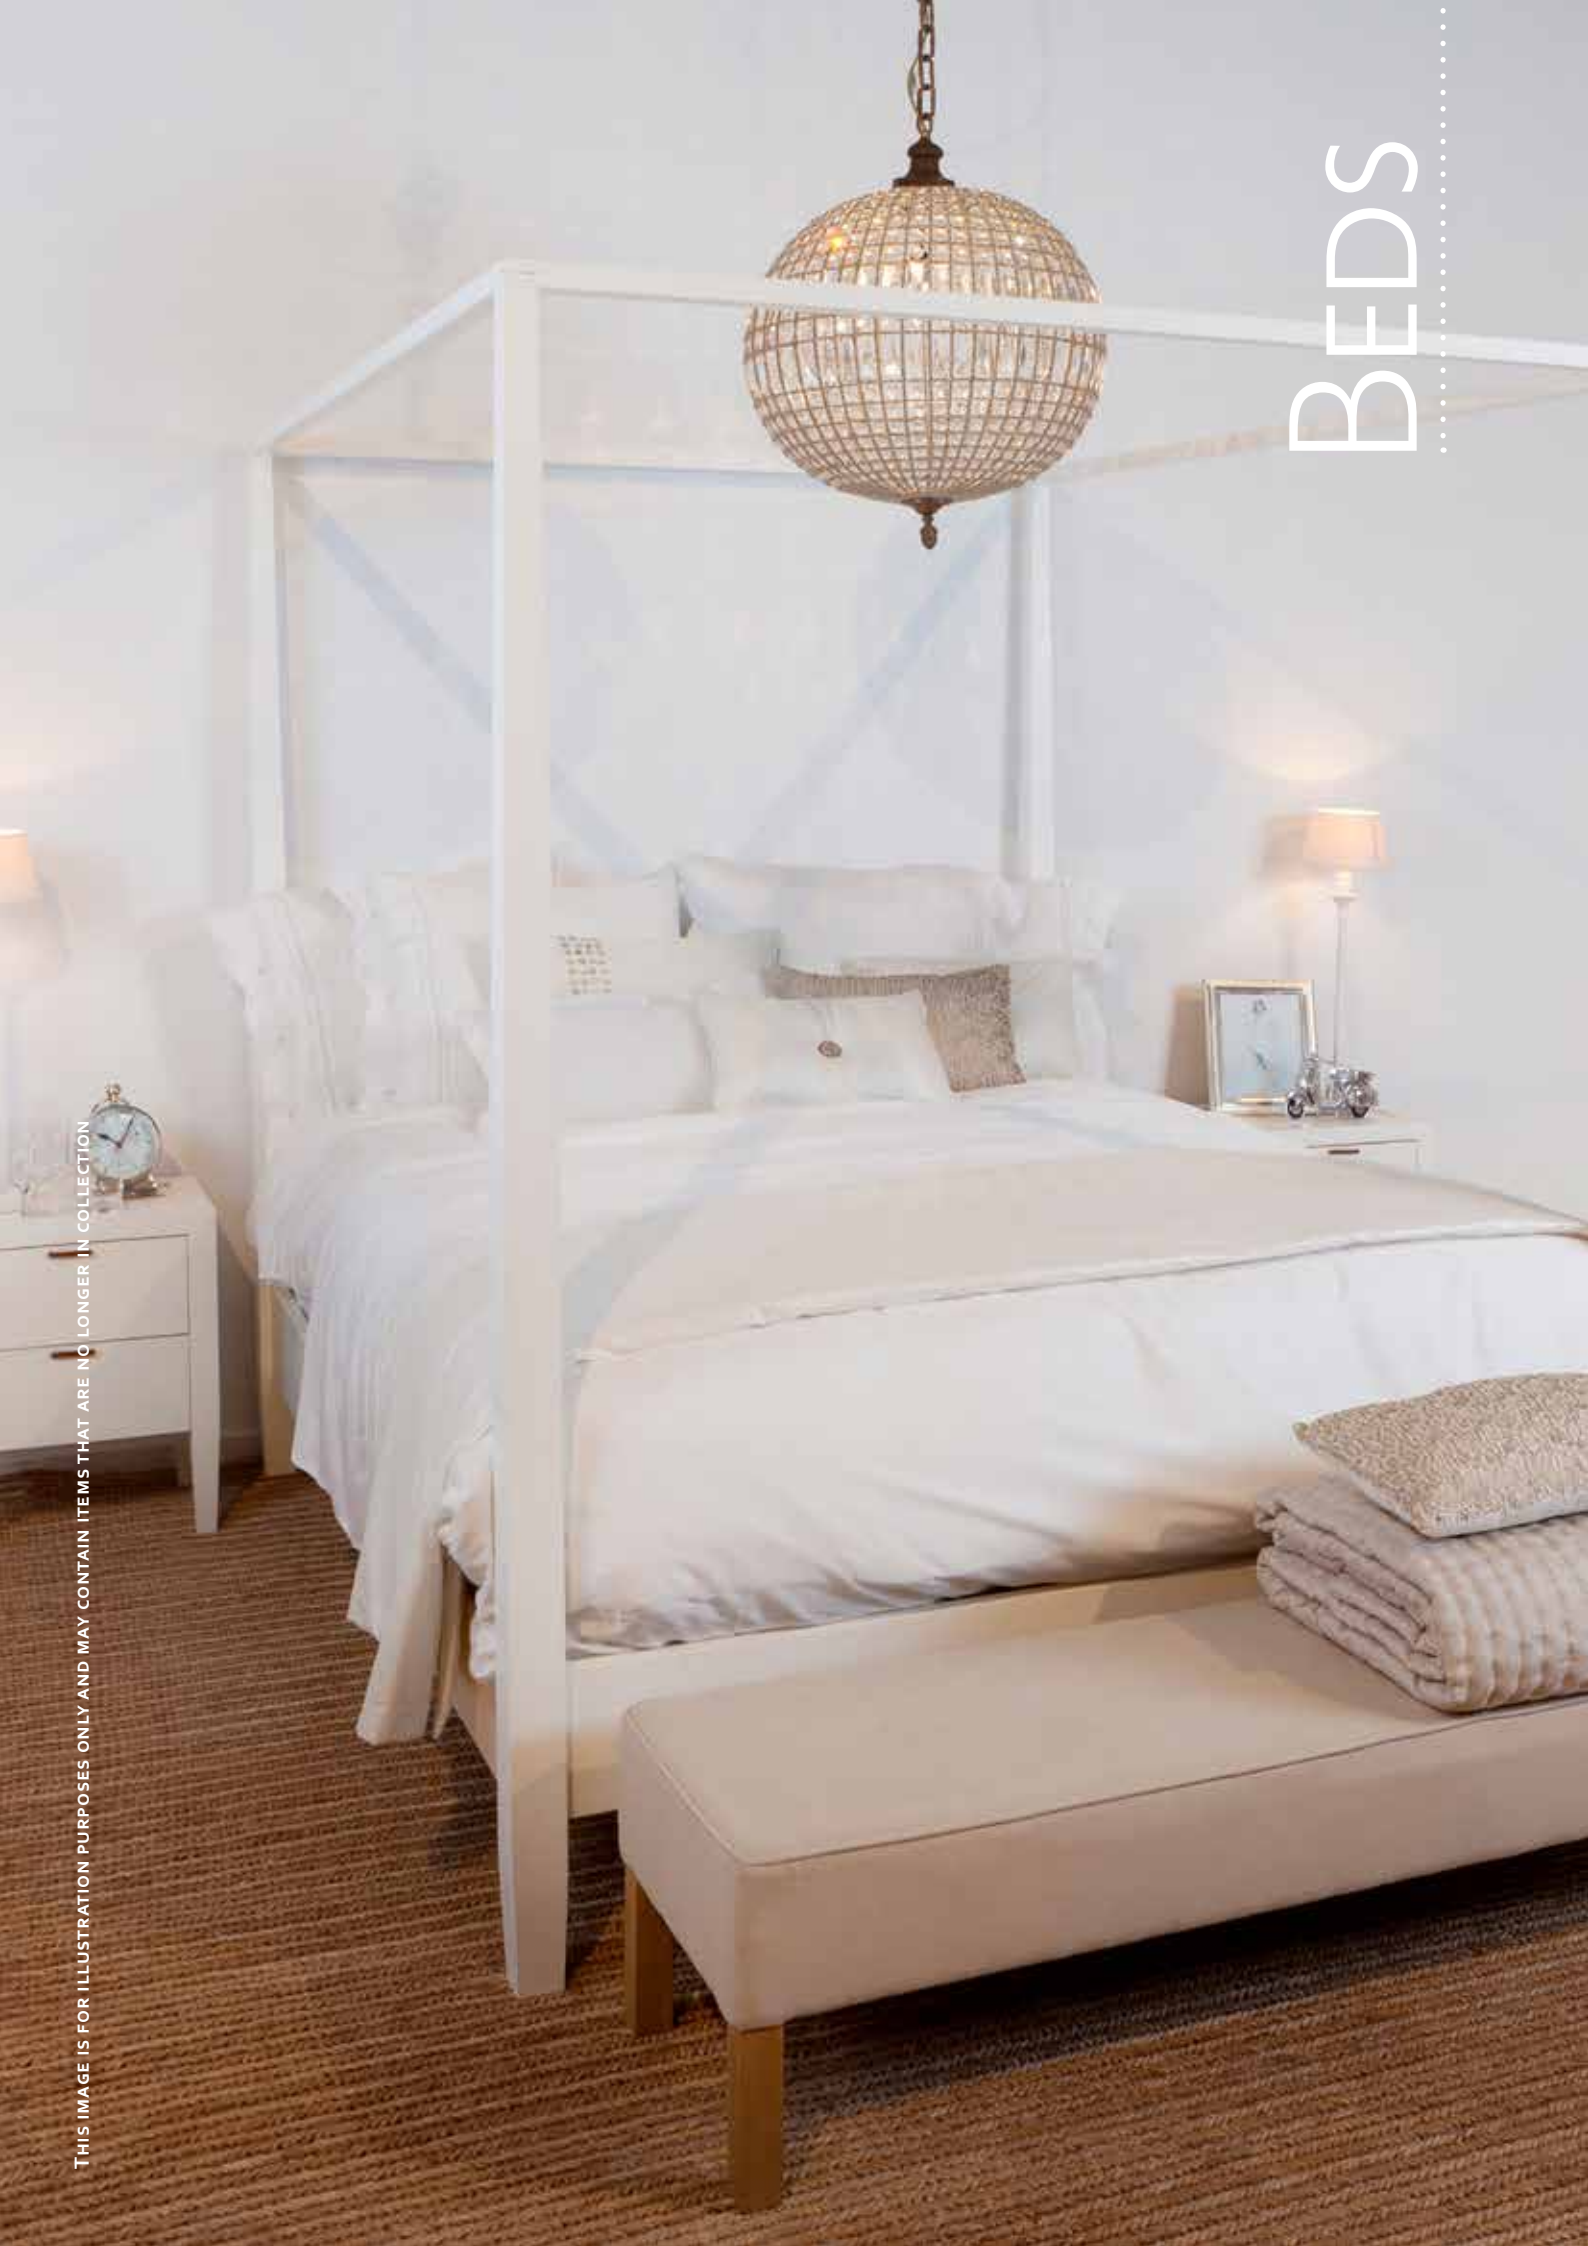

BEDS

THIS IMAGE IS FOR ILLUSTRATION PURPOSES ONLY AND MAY CONTAIN ITEMS THAT ARE NO LONGER IN COLLECTION